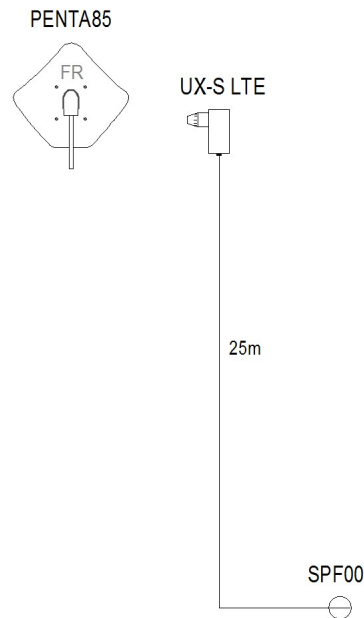

## Single house 1 outlets 1 SAT

Indication of antennas, antenna holders and preamplifiers from the pole in the scheme is purely indicative, as the choice depends exclusively from the type of TV signal received in the zone of construction of the plant and the structure of the building. The present scheme of proposed maximum does not constitute a project to be drafted by designer enabled.stable. The present scheme of maximum proposed does not constitute a project that must be drawn up by a qualified designer.

The sizing of the antennas, mixers, amplifiers and related supports of fixing is purely indicative as the choice depends exclusively by the type of signal received in the area where the system is built.

The lengths of the paths in the diagram are purely indicative.

The plant distribution and simulation are made using a cable with 7mm diameter (PAS4007111).

	Azienda: FRACARRO RADIOINDUSTRIE S.	Schema: Abitazione singola - 1 presa - 1 SA	File: Single_1SAT_1f_1s_eng.frx
	Indirizzo: Customer Service Department Via Cazzaro 3, 31033 Castelfranco Veneto (TV)	Impianto:	Data: 04/06/2018
			Stampa Foglio: Foglio1 (1/1)
			Autore: